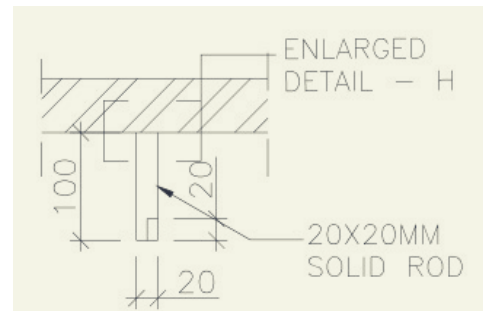

BVLGARI- DUBAI

Bulgari is known of its luxurious designs and finishes. Prime Metal Craft extruded custom Aluminium profiles for various use for each apartment and room to cater to the Bulgari aesthetic.