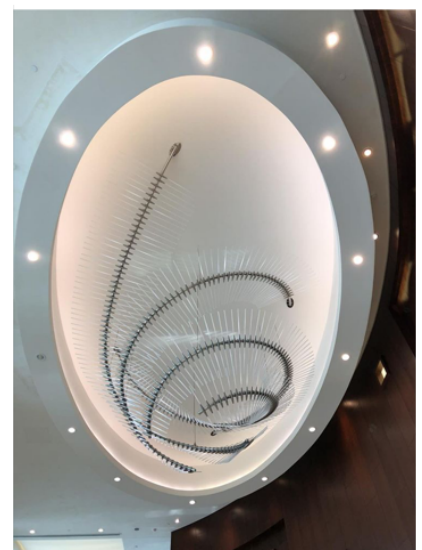

CLEVELAND CLINIC - ABU DHABI

Cleveland Clinic in Abu Dhabi needed a one of a kind skeletal spine inspired art lighting fixture for its main reception. Prime metal craft fabricated and installed a 10 meter wide artistic light feature out of glass rods and metal to fit their needs.