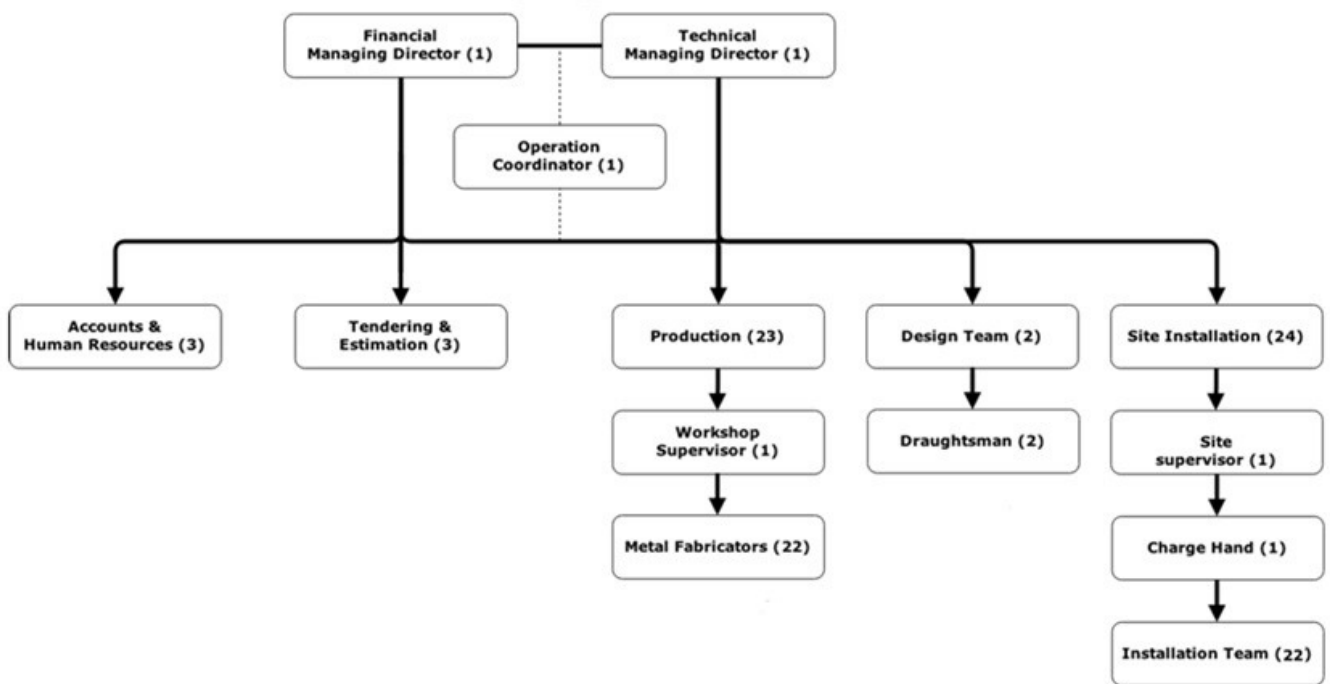

OUR TEAM

Organization Chart

Prime Metal Craft's management has accumulated more than 35 years of experience and expertise in the metal fabrication and construction industry. This allows Prime Metal Craft's management to specialize in providing creative design and fabrication solutions for Staircases, Handrails, Skylights, Façade claddings, Decorative screens, Doors and Windows. All of the above can be handled on a turnkey or build to order basis. This includes design, fabrication, and installation on site at full capacity.