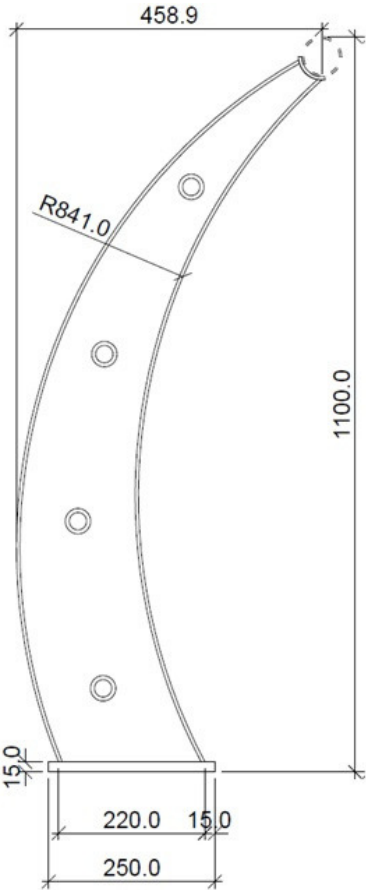

DUBAI MARINA - DUBAI

The Dubai Marina has beautiful walkways and Prime Metal Craft fabricated and installed over 100 meters of railings for the marina walk