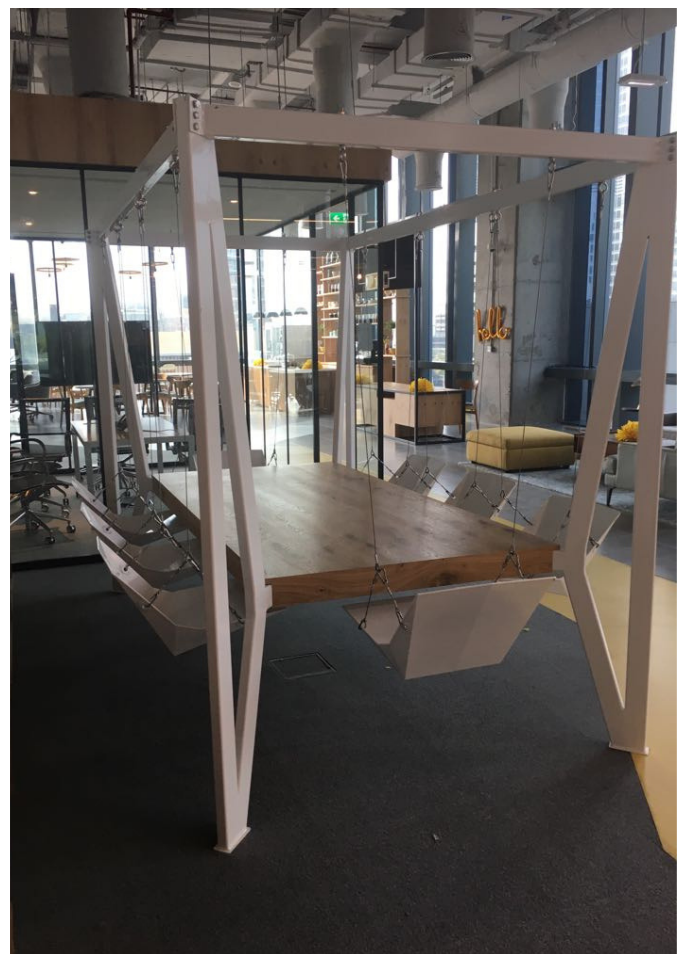

NOON OFFICE - DUBAI

Noon is a new age online company that needed a practical but fun meeting area for its staff . Prime Metal Craft designed and fabricated this "Meeting Swing Table" with just a reference image from the designer.