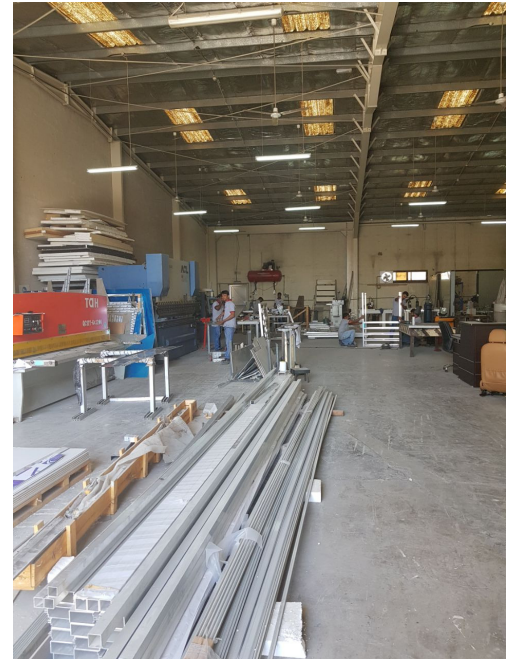

OUR PRODUCTION FACILITY

our production facility has an approximately area of 16,000 sqft that can cater to the high quality architectural metal products. Prime Metal Craft can undertake architectural metal works and façade engineering works for major projects; from villas to the high rise buildings that the U.A.E. demands.