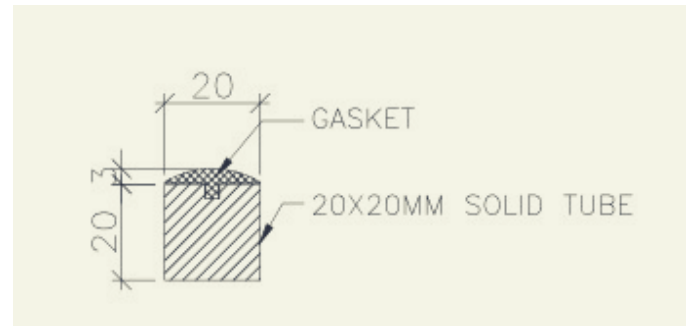

BVLGARI- DUBAI

Bulgari is known of its luxurious designs and finishes. Prime Metal Craft extruded custom Aluminium profiles for various use for each apartment and room to cater to the Bulgari aesthetic.