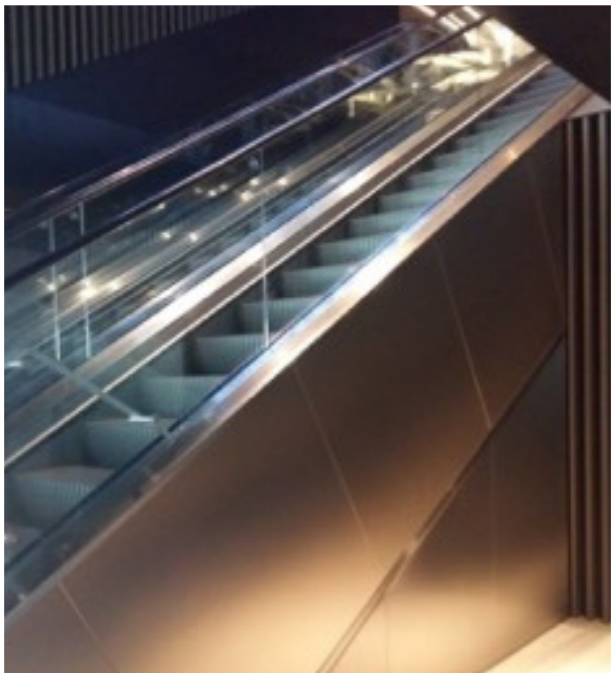

Architecture should speak of its time and place,
but yearn for timelessness.- Frank Gehry

ROXY CINEMAS - CITY WALK, DUBAI

The luxurious Roxy cinemas at City Walk have plush seating and beautifully designed theaters that give you an unparalleled movie experience. Prime Metal Craft fabricated metal fittings like the staircase nosing, railings, steel cladding and decorative elements of the interior to give the cinema this luxurious look as specified by the designers.